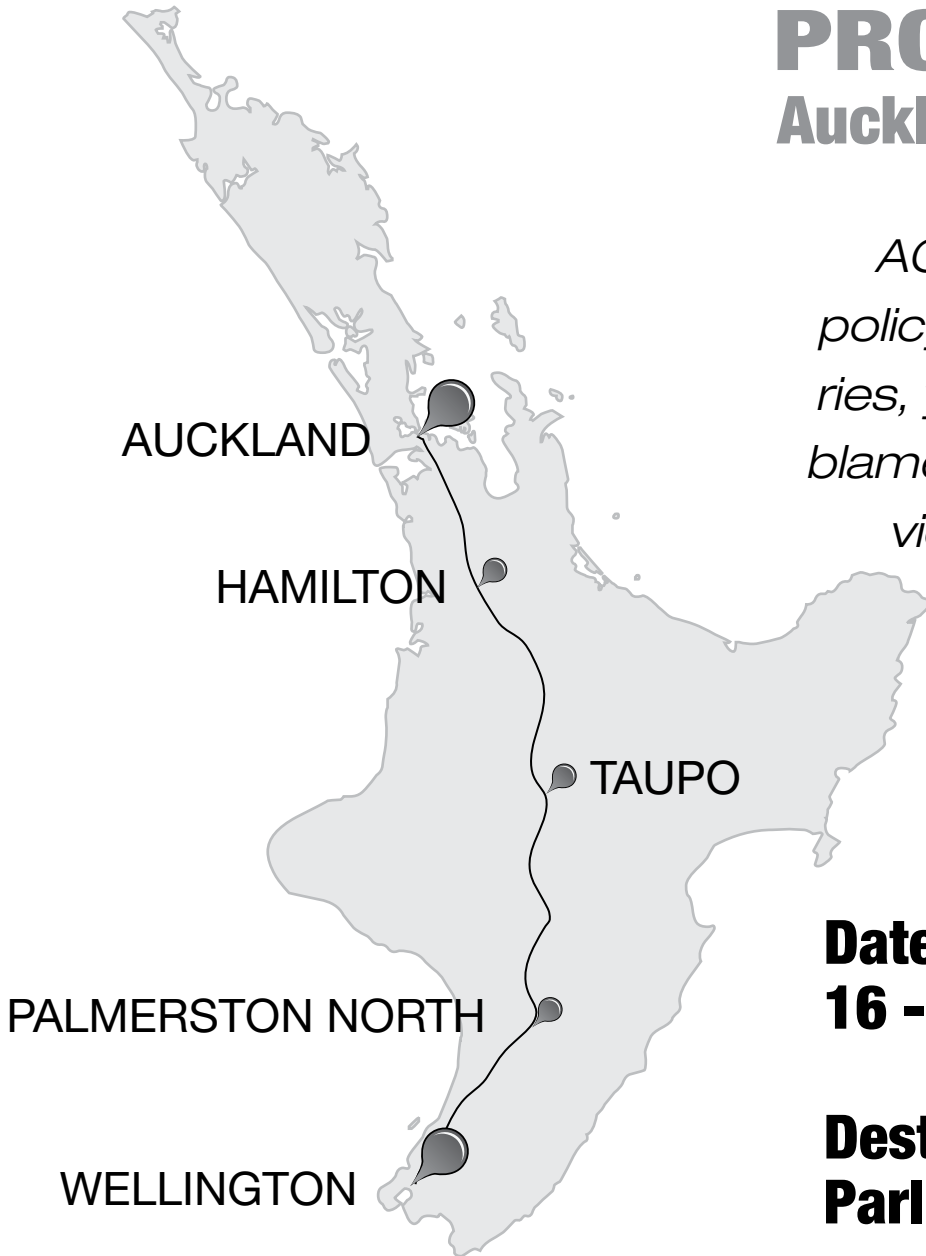

# DAMN THE LEVIES PROTEST RIDE Auckland to Wellington

*ACC has a no fault policy in regards to injuries, yet ACC is trying to blame those that are the victims of injuries!*

**Date:**  
**16 - 17 November**

**Destination:**  
**Parliament, Wellington**

**Time of arrival:**  
**Midday (17 November)**

SUPPORTED BY:

### Monday, November 16, 2009.

- 05:00 - Depart Whangarei
- 09:00 - Depart BP Papakura (On SH1)
- 11:00 - Depart Cambridge
- 14:00 - Depart Taupo
- 16:00 - Depart Waiouru

### Departure locations: (For 11:30, 17 November)

SH1- Papakowhai Road

Area to gather is just south of the Royal NZ Police College, lots of space either side of the road, please park parallel. Organizers to gather near southern gate of Aotea Lagoon